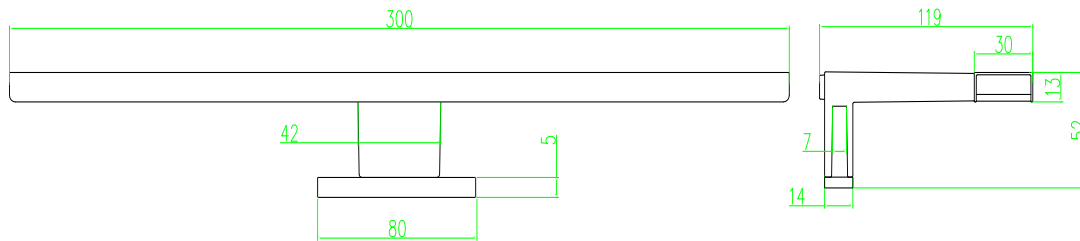

Application:

- Mirror lighting
- Bathroom lighting
- Cabinet lighting
- Other Lighting

Product Specifications:

Material	Aluminum + PC + ABS
Input Voltage	AC240V
Wattage	6 W
Operating Frequency	47-63Hz
Operating Temperature	-20°C ∞ +50°C
Storage Temperature	-30°C ∞ +60°C
Net Weight per piece (g)	---
Certification	CE;ROHS Compliant
Installation Accessories	Screws (2pcs)
Size(Each)	300x119x52mm
External Wire	H03VVH2-F, 2x0.75 mm ² White Wire End With Copper Sleeves

Product Selection Guide:

Product	Beam Angle	Luminous(lm)	Color Temp /Wavelength	Color	CRI
MF-W30A-300-2	120 °	480	5500-6500K	White	≥80
MF-WW30A-300-2	120 °	450	5500-6500K	Warm White	≥80

MF - XX / 30 / A-300-2

① ② ③ ④ ⑤ ⑥

- ① MF: Mirror Front Lamp Series
- ② XX: W(White);WW(Warm White)
- ③ 30: 30 pcs leds
- ④ A: AC 240 V input
- ⑤ 300: Dimensions (300mm in length)
- ⑥ 2: Style Number 2

Product Dimensions:

Notes: