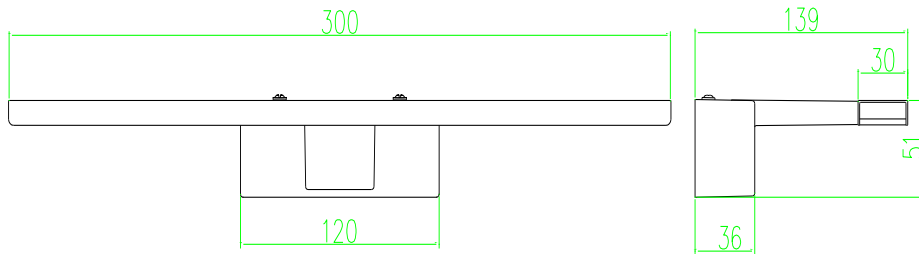

Application:

- Mirror lighting
- Bathroom lighting
- Cabinet lighting
- Other Lighting

Product Specifications:

| | |
|--------------------------|---|
| Material | Aluminum + PC + ABS |
| Input Voltage | AC240V |
| Wattage | 6.0W |
| Operating Frequency | 47-63Hz |
| Operating Temperature | -20°C ∞ +50°C |
| Storage Temperature | -30°C ∞ +60°C |
| Net Weight per piece (g) | --- |
| Certification | CE;ROHS Compliant |
| Installation Accessories | Expansion Pipes(2pcs)、Screws(4pcs) |
| Size(Each) | 300x139x51mm |
| External Wire | H03VVH2-F、2x0.75mm ² White Wire End With Copper Sleeves |

Product Selection Guide:

| Product | Beam Angle | Luminous(lm) | Color Temp /Wavelength | Color | CRI |
|----------------|------------|--------------|------------------------|------------|-----|
| MF-W30A-300-3 | 120 ° | 480 | 5500-6500K | White | ≥80 |
| MF-WW30A-300-3 | 120 ° | 450 | 2800-3200K | Warm White | ≥80 |

MF - XX / 30 / A-300-3

① ② ③ ④ ⑤ ⑥

- ① MF: Mirror Front Lamp Series
- ② XX: W(White);WW(Warm White)
- ③ 30: 30 pcs leds
- ④ A: AC 240 V input
- ⑤ 300: Dimensions (300mm in length)
- ⑥ 3: Style Number 3

Product Dimensions: