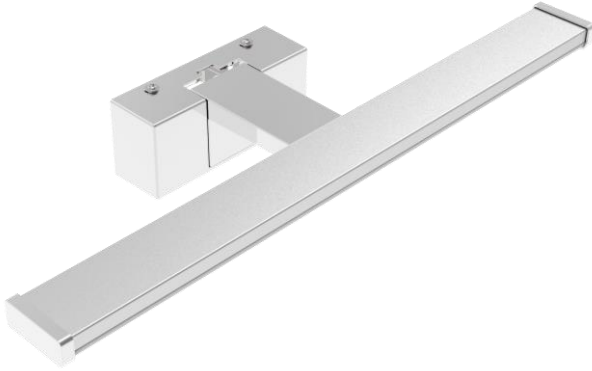

Feature:

- No UV or IR light radiation.
- Provide 120 °beam angles.
- Easy Installation.
- Low Power Consumption: Less than 6 Watts.
- Long lifetime: 25000 hours (L₇₀).
- Correlated Color Temperature: 2800-6500K.
- Operating temperature: -20°C~+50°C.
- LED Type:2835 LED.
- IP Class:IP44.

Application:

- Mirror lighting
- Bathroom lighting
- Cabinet lighting
- Other Lighting

Product Specifications:

| | |
|--------------------------|---|
| Material | Aluminum + PC + ABS |
| Input Voltage | AC240V |
| Wattage | 6.0W |
| Operating Frequency | 47-63Hz |
| Operating Temperature | -20°C ∞ +50°C |
| Storage Temperature | -30°C ∞ +60°C |
| Net Weight per piece (g) | --- |
| Certification | CE;ROHS Compliant |
| Installation Accessories | Expansion Pipes(2pcs)、Screws(4pcs) |
| Size(Each) | 300x139x51mm |
| External Wire | H03VVH2-F、2x0.75mm ² White Wire End With Copper Sleeves |

MF - XX / 30 / A-300-3

① ② ③ ④ ⑤ ⑥

- ① MF: Mirror Front Lamp Series
- ② XX: W(White);WW(Warm White)
- ③ 30: 30 pcs leds
- ④ A: AC 240 V input
- ⑤ 300: Dimensions (300mm in length)
- ⑥ 3: Style Number 3

Product Dimensions: