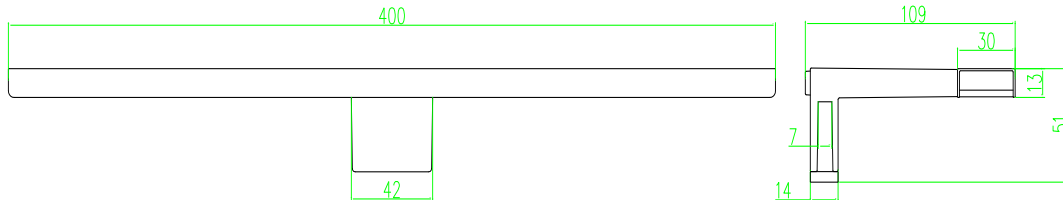

Application:

- Mirror lighting
- Bathroom lighting
- Cabinet lighting
- Other Lighting

Product Specifications:

Material	Aluminum + PMMA + ABS
Input Voltage	AC240V
Wattage	8W
Operating Frequency	47-63Hz
Operating Temperature	-20°C ∞ +50°C
Storage Temperature	-30°C ∞ +60°C
Net Weight per piece (g)	---
Certification	CE;ROHS Compliant
Installation Accessories	Screws (2pcs)
Size(Each)	400x109x51mm
External Wire	H03VVH2-F, 2x0.75 mm ² White Wire End With Copper Sleeves

Product Selection Guide:

Product	Beam Angle	Luminous(lm)	Color Temp /Wavelength	Color	CRI
MF-W40A-400	120 °	560	5500-6500K	White	≥80
MF-WW40A-400	120 °	530	2800-3200K	Warm White	≥80

MF - XX / 40 / A-400

① ② ③ ④ ⑤

- ① MF: Mirror Front Lamp Series
- ② XX: W(White) ; WW(Warm White)
- ③ 40: 40 pcs leds
- ④ A: AC 240 V input
- ⑤ 400: Dimensions (400mm in length)

Product Dimensions:

Notes:

1. All dimensions unit in mm
2. Tolerances are ± 2 mm unless otherwise noted.