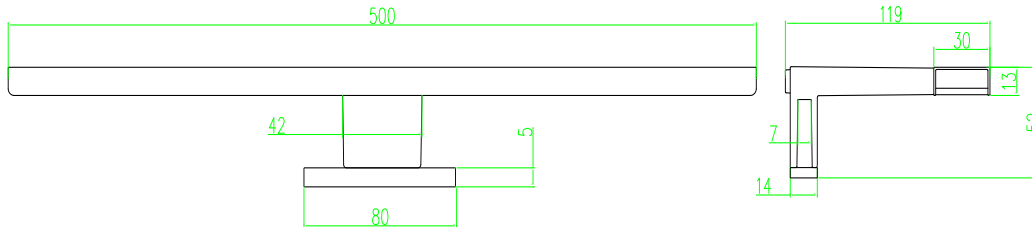

Application:

- Mirror lighting
- Bathroom lighting
- Cabinet lighting
- Other Lighting

Product Specifications:

Material	Aluminum + PC + ABS
Input Voltage	AC 240V
Wattage	12 W
Operating Frequency	47-63Hz
Operating Temperature	-20°C ∞ +50°C
Storage Temperature	-30°C ∞ +60°C
Net Weight per piece (g)	---
Certification	CE;ROHS Compliant
Installation Accessories	Screws (2pcs)
Size(Each)	500x119x52mm
External Wire	H03VVH2-F, 2x0.75 mm ² White Wire End With Copper Sleeves

Product Selection Guide:

Product	Beam Angle	Luminous(lm)	Color Temp /Wavelength	Color	CRI
MF-W60A-500	120 °	960	5500-6500K	White	≥80
MF-WW60A-500	120 °	910	2800-3200K	Warm White	≥80

MF - XX / 60 / A-500

① ② ③ ④ ⑤

- ① MF: Mirror Front Lamp Series
- ② XX: W(White);WW(Warm White)
- ③ 60: 60 pcs leds
- ④ A: AC 240 V input
- ⑤ 500: Dimensions (500mm in length)

Product Dimensions:

Notes:

1. All dimensions unit in mm
2. Tolerances are ± 2 mm unless otherwise noted.