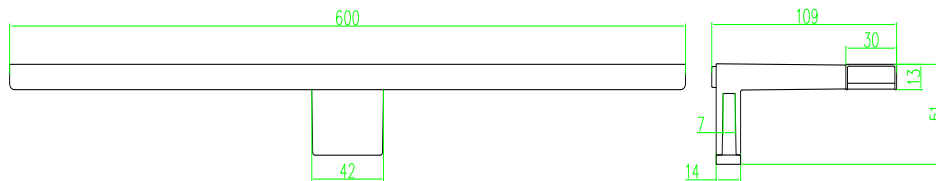

Application:

- Mirror lighting
- Bathroom lighting
- Cabinet lighting
- Other Lighting

Product Specifications:

Material	Aluminum + PMMA + ABS
Input Voltage	240V
Wattage	12W
Operating Frequency	47-63Hz
Operating Temperature	-20°C ∞ +50°C
Storage Temperature	-30°C ∞ +60°C
Net Weight per piece (g)	---
Certification	CE;ROHS Compliant
Installation Accessories	Screws (2pcs)
Size(Each)	600x109x51mm
External Wire	H03VVH2-F, 2x0.75 mm ² White Wire End With Copper Sleeves

Product Selection Guide:

Product	Beam Angle	Luminous(lm)	Color Temp /Wavelength	Color	CRI
MF-W60A-600	120 °	840	5500-6500K	White	≥80
MF-WW60A-600	120 °	800	2800-3200K	Warm White	≥80

MF - XX / 60 / A-600

① ② ③ ④ ⑤

- ① MF: Mirror Front Lamp Series
- ② XX: W(White) ; WW(Warm White)
- ③ 60: 60 pcs leds
- ④ A: AC220-240 V input
- ⑤ 600: Dimensions (600mm inlength)

Product Dimensions:

Notes:

1. All dimensions unit in mm
2. Tolerances are ± 2 mm unless otherwise noted.