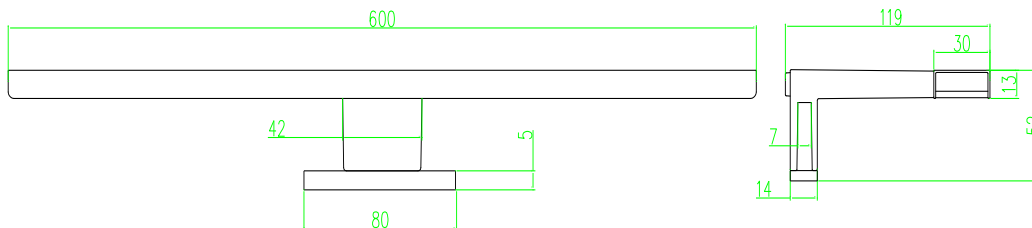

Application:

- Mirror lighting
- Bathroom lighting
- Cabinet lighting
- Other Lighting

Product Specifications:

Material	Aluminum + PC + ABS
Input Voltage	AC 240V
Wattage	15 W
Operating Frequency	47-63Hz
Operating Temperature	-20°C ∞ +50°C
Storage Temperature	-30°C ∞ +60°C
Net Weight per piece (g)	---
Certification	CE;ROHS Compliant
Installation Accessories	Screws (2pcs)
Size(Each)	600x119x52mm
External Wire	H03VVH2-F, 2x0.75 mm ² White Wire End With Copper Sleeves

Product Selection Guide:

Product	Beam Angle	Luminous(lm)	Color Temp /Wavelength	Color	CRI
MF-W78A-600	120 °	1200	5500-6500K	White	≥80
MF-WW78A-600	120 °	1100	2800-3200K	Warm White	≥80

MF - XX / 78 / A - 600

① ② ③ ④ ⑤

- ① MF: Mirror Front Lamp Series
- ② XX: W(White);WW(Warm White)
- ③ 78: 78 pcs leds
- ④ A: AC 240 V input
- ⑤ 600: Dimensions (600mm in length)

Product Dimensions:

Notes:

1. All dimensions unit in mm
2. Tolerances are ± 2 mm unless otherwise noted.