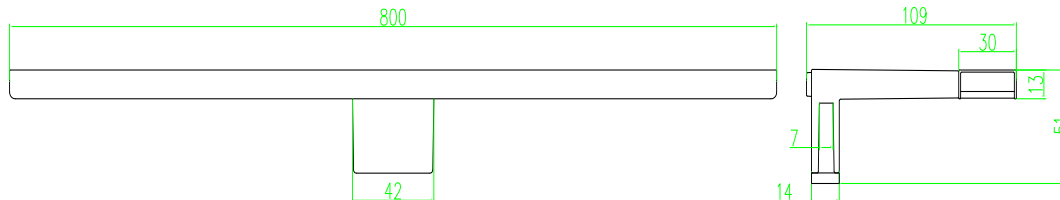

Application:

- Mirror lighting
- Bathroom lighting
- Cabinet lighting
- Other Lighting

Product Specifications:

Material	Aluminum + PMMA + ABS
Input Voltage	AC240V
Wattage	15W
Operating Frequency	47-63Hz
Operating Temperature	-20°C ∞ +50°C
Storage Temperature	-30°C ∞ +60°C
Net Weight per piece (g)	---
Certification	CE;ROHS Compliant
Installation Accessories	Screws (2pcs)
Size(Each)	800x109x51mm
External Wire	H03VVH2-F, 2x0.75 mm ² White Wire End With Copper Sleeves

Product Selection Guide:

Product	Beam Angle	Luminous(lm)	Color Temp /Wavelength	Color	CRI
MF-W78A-800	120 °	1050	5500-6500K	White	≥80
MF-W78A-800	120 °	1000	2800-3200K	Warm White	≥80

MF - XX / 78 / A-800

① ② ③ ④ ⑤

- ① MF: Mirror Front Lamp Series
- ② XX: W(White) ; WW(Warm White)
- ③ 78: 78 pcs leds
- ④ A: AC220-240 V input
- ⑤ 800: Dimensions (800mm in length)

Product Dimensions:

Notes:

1. All dimensions unit in mm
2. Tolerances are ± 2 mm unless otherwise noted.